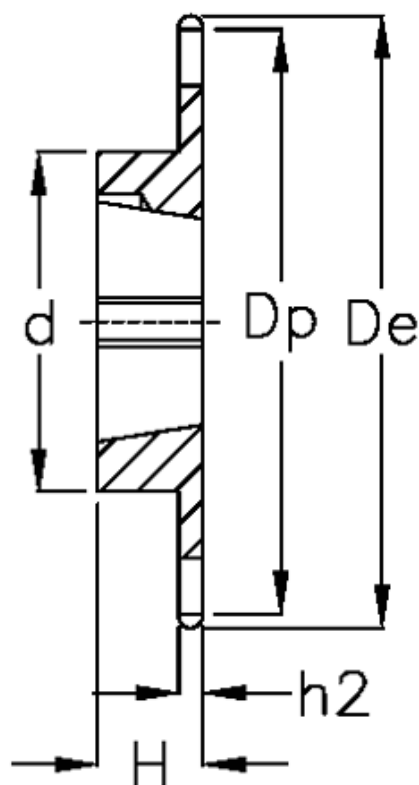

# Data Sheet

Article number: 616031008021

Description: Taperbored sprocket 16 B-1 Z=21 simplex  
for bushing 2517

## Measures

C = 2.5  
d = 110  
De = 181.2  
Dp = 170.43  
For bush = 2517

For chain size = 1" x 17,02 mm  
For chain type = 16 B-1  
H = 45

h1 = 16.2  
Material = Stål  
Number of teeth = 21